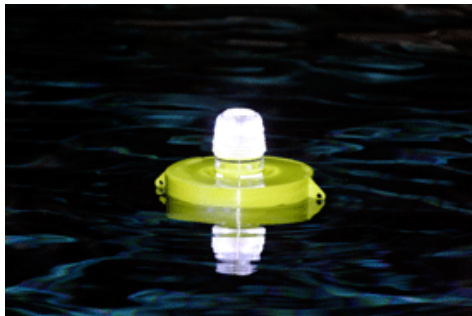

Marine Collar